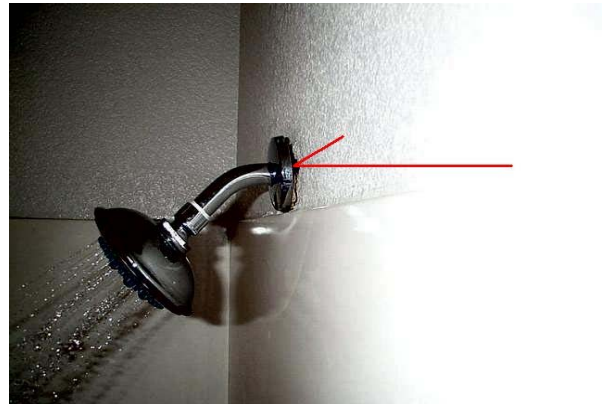

Photo: 5670.20 (1)

Photo: 5820 (1)

Photo: 5910 (1)

Photo: 6180.01 (1)

Photo: 7010 (1)

Photo: 7210.01 (1)

Photo Section Prepared Exclusively For: John Doe

Property Address: 123 Fake St., Sacramento, CA 95618
Date of Inspection: 12/4/2007 Start Time: 9:00:00 AM Report Number: Sample