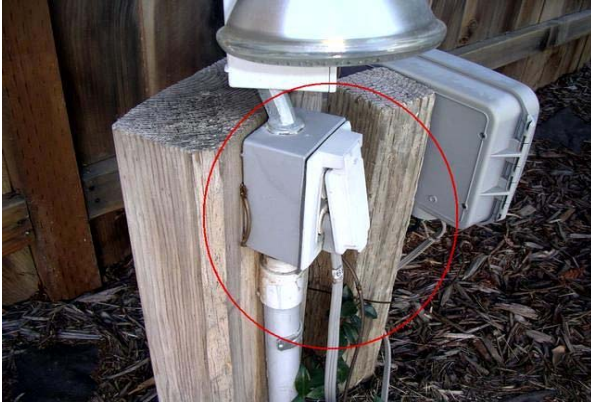

Copyright © 2008 Bryant Inspections

Photo Section Prepared Exclusively For: John Doe

Property Address: 123 Fake St., Sacramento, CA 95618
Date of Inspection: 12/4/2007 Start Time: 9:00:00 AM Report Number: Sample